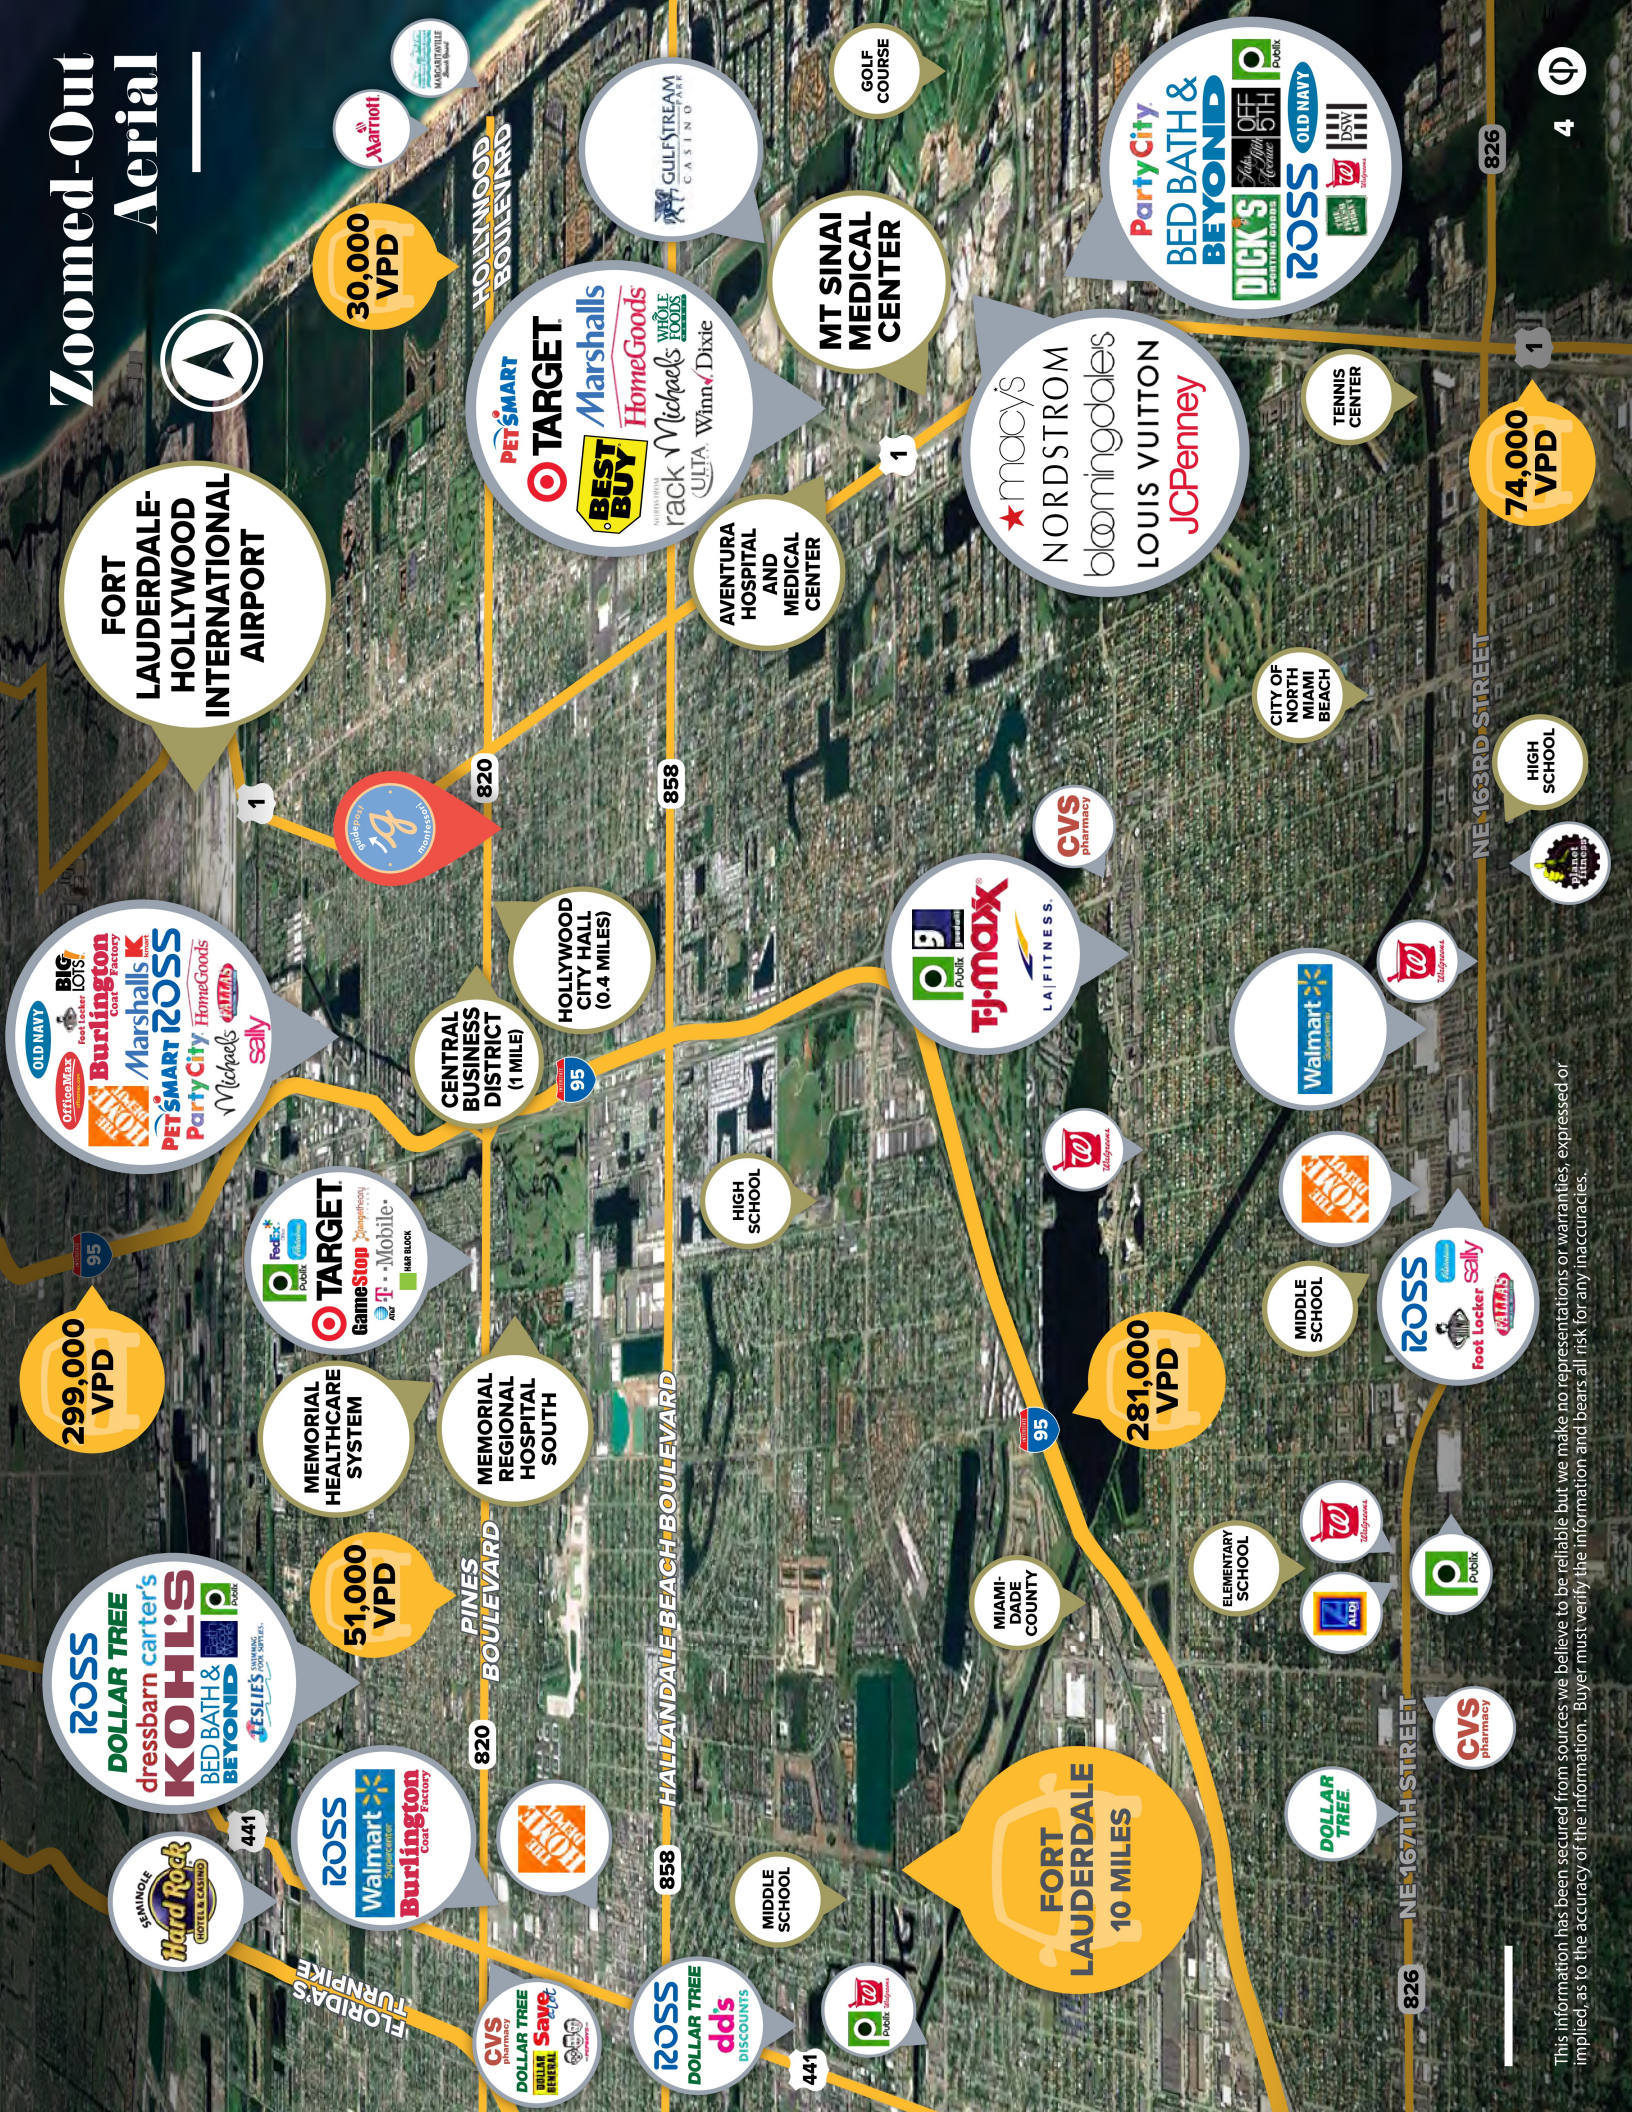

Zoomed-Out Aerial

FORT LAUDERDALE-HOLLYWOOD INTERNATIONAL AIRPORT

30,000 VPD

PET SMART
TARGET
BEST BUY
Marshall's
HomeGoods
rack
Michaels
WHOLE FOODS
ULTA
Winn-Dixie

MT SINAI MEDICAL CENTER

GOLF COURSE

macy's
NORDSTROM
bloomingdale's
LOUIS VUITTON
JCPenney

PartyCity
BED BATH & BEYOND
DICK'S Sporting Goods
OFF 5TH
POPS
ROSS
OLD NAVY
DSW
Walmart

74,000 VPD

TENNIS CENTER

OLD NAVY
Big Lots
Burlington Coat Factory
Marshall's
HomeGoods
PET SMART
PartyCity
HomeGoods
Michaels
ULTA
sally

Walgreens

HIGH SCHOOL

299,000 VPD

Target
GameStop
Foot Locker
Mobile
HERBICK

MEMORIAL HEALTHCARE SYSTEM

MEMORIAL REGIONAL HOSPITAL SOUTH

HIGH SCHOOL

281,000 VPD

MIAMI-DADE COUNTY

ELEMENTARY SCHOOL

Walgreens

ALDI

POPS

CVS pharmacy

DOLLAR TREE

826 NE 167TH STREET